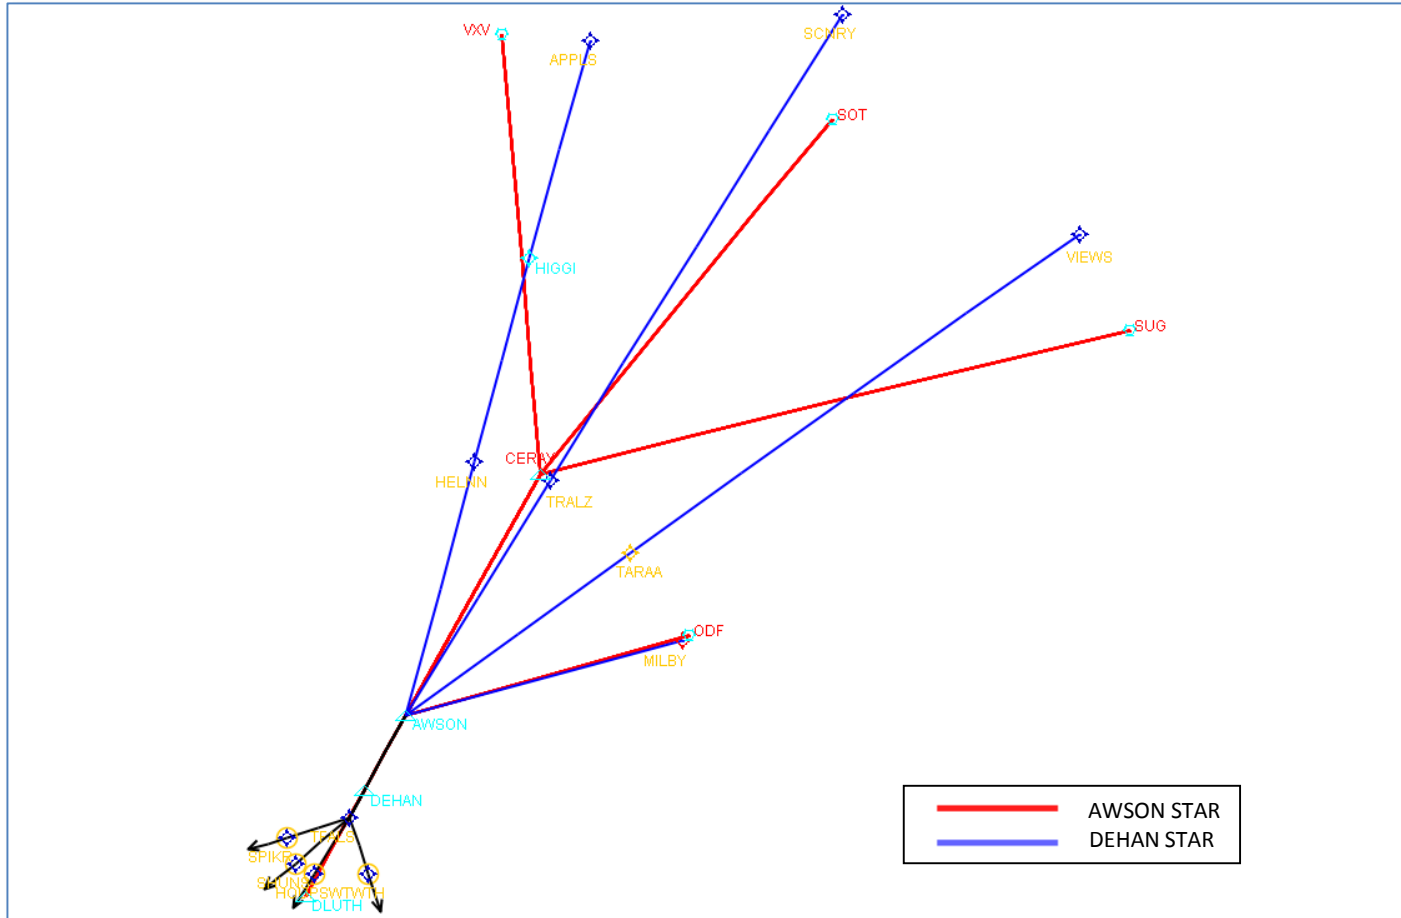

Atlanta Metroplex

Atlanta Satellite Stars

Vicki Turner, FAA Co-Lead

Joey Tinsley, NATCA Co-Lead

Atlanta Satellite STARs

- Satellite STARs – Published 9/15/16
- NOTAM'd ATC Assigned Only until 11/15/16
- Briefing GBAA – 10/5/16, location TBD
- Additional information will be provided at Industry day – 10/20/16 hosted at Delta

Contact Information

Vicki Turner, FAA Co-Lead, 405-229-4335
Joey Tinsley, NATCA Co-Lead, 770-363-1718

Northeast (DEHAN)

FAA

NextGEN

DEHAN w/ATL WINNG & PECHY

Northwest (BUKHD & SWTEE)

FAA

NextGEN

BUCKHD/SWTEE w/ STOWL & DRMMM

Southeast (PAALA)

PAALA w/ CHOPI & SMOOV

Southwest (BOKRT)

FAA

NextGEN

BOKRT w/ VYPPR & RAGGZ