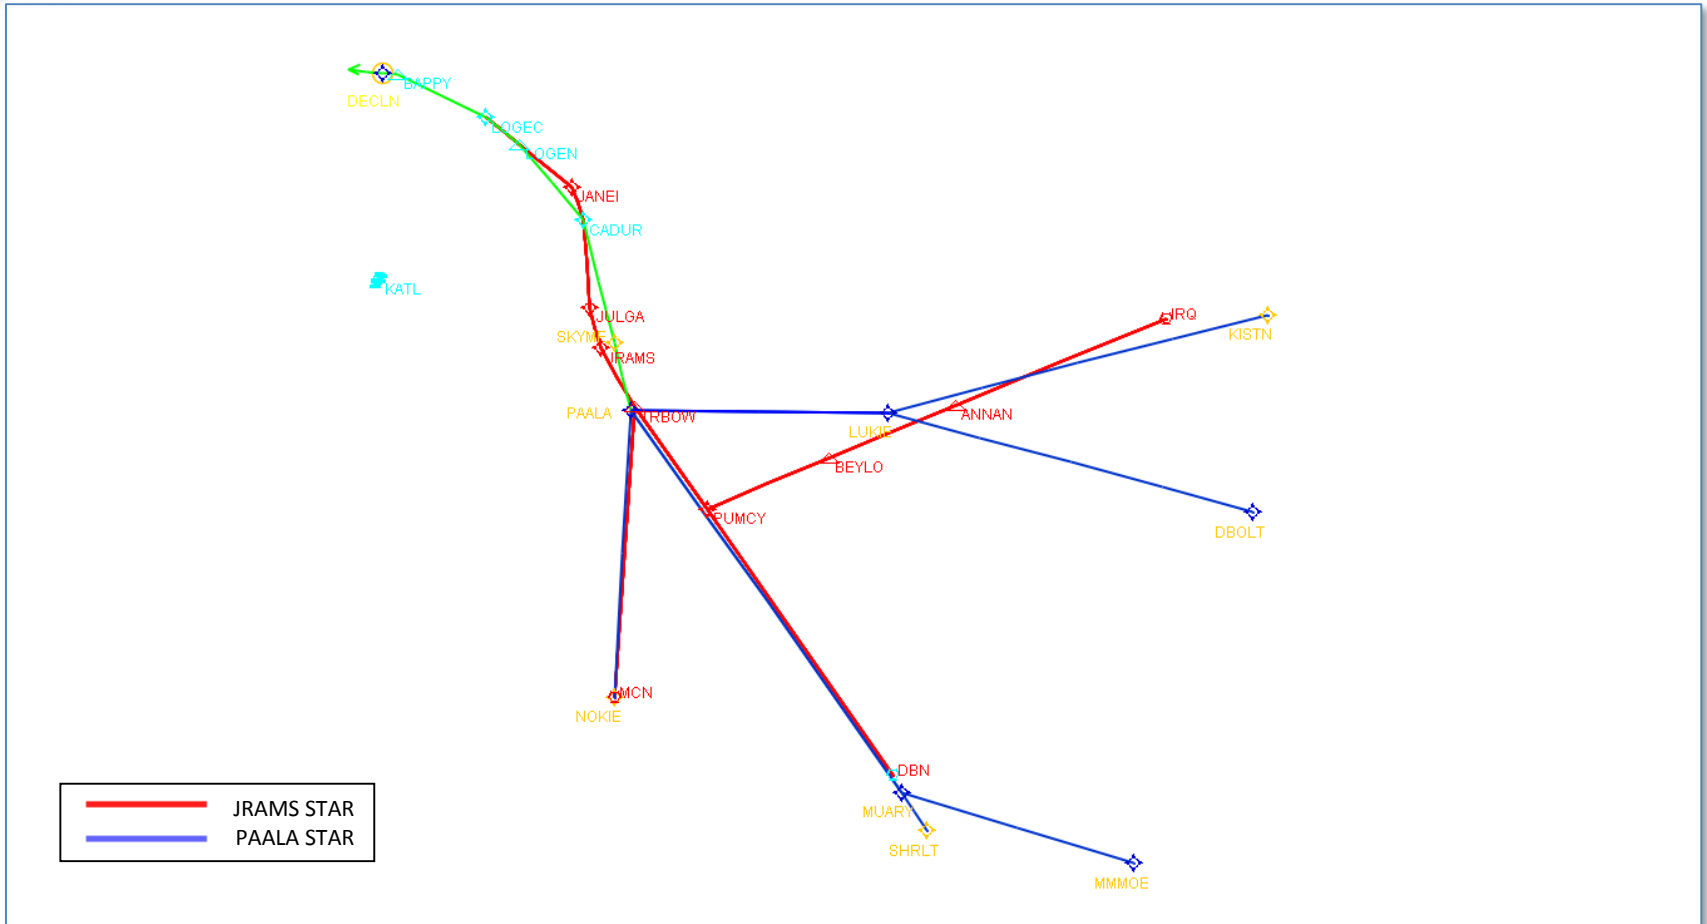

Atlanta Metroplex

Atlanta Satellite Stars

Vicki Turner, FAA Co-Lead

Joey Tinsley, NATCA Co-Lead

Atlanta Satellite STARs

- Satellite STARs – Published 9/15/16
- NOTAM'd ATC Assigned Only until 11/15/16
- Briefing GBAA – 10/5/16, location TBD
- Additional information will be provided at Industry day – 10/20/16 hosted at Delta

Contact Information

Vicki Turner, FAA Co-Lead, 405-229-4335
Joey Tinsley, NATCA Co-Lead, 770-363-1718

Northeast (DEHAN)

FAA

NextGEN

DEHAN w/ATL WINNG & PECHY

Northwest (BUKHD & SWTEE)

FAA

NextGEN

BUCKHD/SWTEE w/ STOWL & DRMMM

Southeast (PAALA)

PAALA w/ CHOPI & SMOOV

Southwest (BOKRT)

FAA

NextGEN

BOKRT w/ VYPPR & RAGGZ