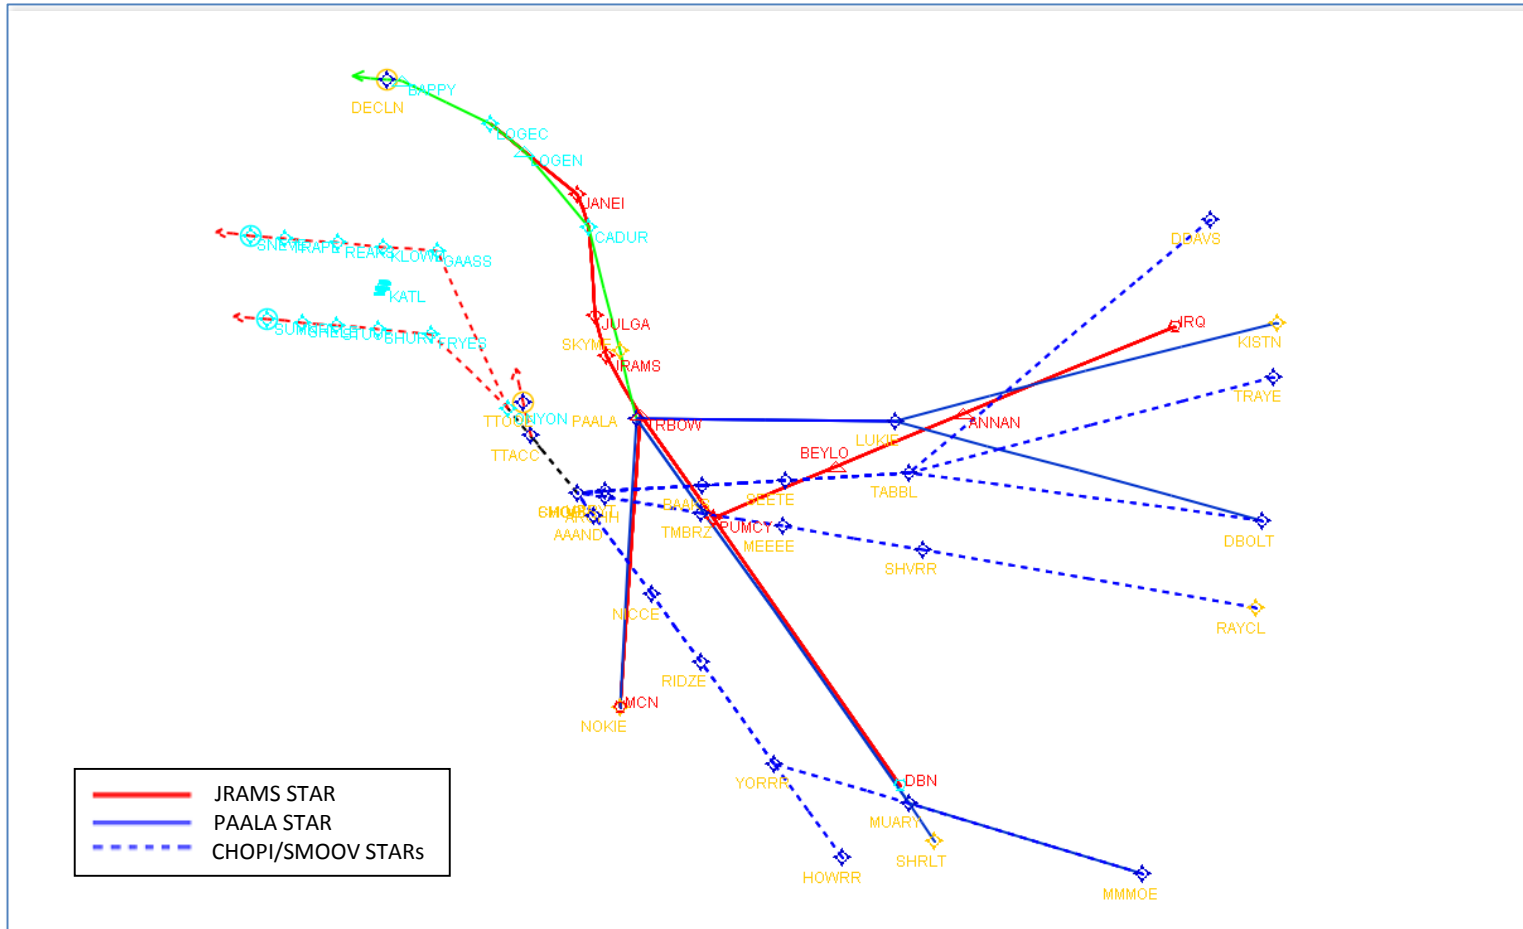

Atlanta Metroplex

Atlanta Satellite Stars

Vicki Turner, FAA Co-Lead

Joey Tinsley, NATCA Co-Lead

Atlanta Satellite STARs

- Satellite STARs – Published 9/15/16
- NOTAM'd ATC Assigned Only until 11/15/16
- Briefing GBAA – 10/5/16, location TBD
- Additional information will be provided at Industry day – 10/20/16 hosted at Delta

Contact Information

Vicki Turner, FAA Co-Lead, 405-229-4335
Joey Tinsley, NATCA Co-Lead, 770-363-1718

Northeast (DEHAN)

FAA

NextGEN

DEHAN w/ATL WINNG & PECHY

Northwest (BUKHD & SWTEE)

FAA

NextGEN

BUCKHD/SWTEE w/ STOWL & DRMMM

Southeast (PAALA)

PAALA w/ CHOPI & SMOOV

Southwest (BOKRT)

FAA

NextGEN

BOKRT w/ VYPPR & RAGGZ