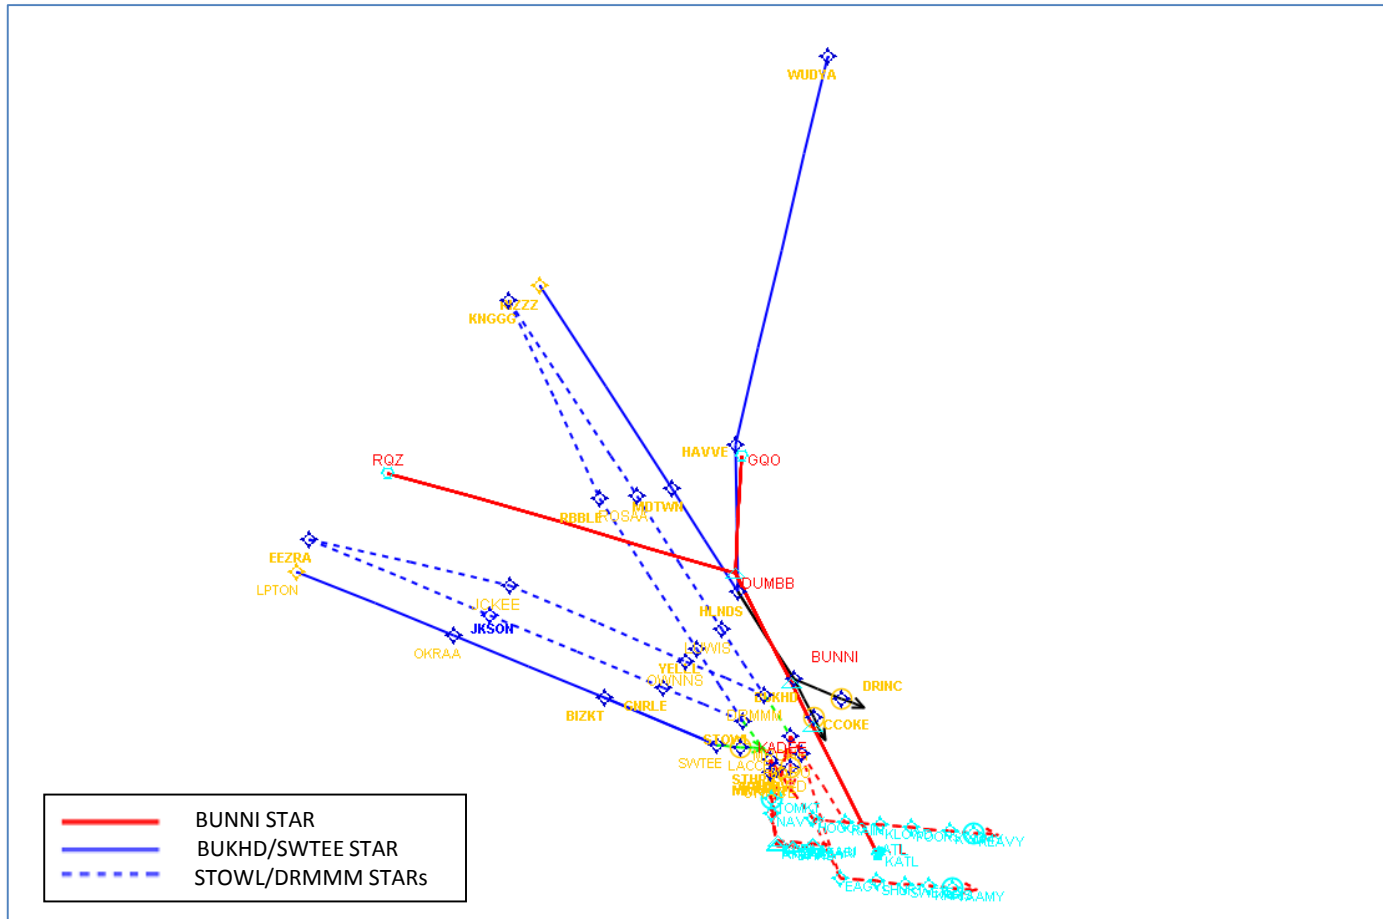

Atlanta Metroplex

Atlanta Satellite Stars

Vicki Turner, FAA Co-Lead

Joey Tinsley, NATCA Co-Lead

Atlanta Satellite STARs

- Satellite STARs – Published 9/15/16
- NOTAM'd ATC Assigned Only until 11/15/16
- Briefing GBAA – 10/5/16, location TBD
- Additional information will be provided at Industry day – 10/20/16 hosted at Delta

Contact Information

Vicki Turner, FAA Co-Lead, 405-229-4335
Joey Tinsley, NATCA Co-Lead, 770-363-1718

Northeast (DEHAN)

FAA

NextGEN

DEHAN w/ATL WINNG & PECHY

Northwest (BUKHD & SWTEE)

FAA

NextGEN

BUCKHD/SWTEE w/ STOWL & DRMMM

Southeast (PAALA)

PAALA w/ CHOPI & SMOOV

Southwest (BOKRT)

FAA

NextGEN

BOKRT w/ VYPPR & RAGGZ