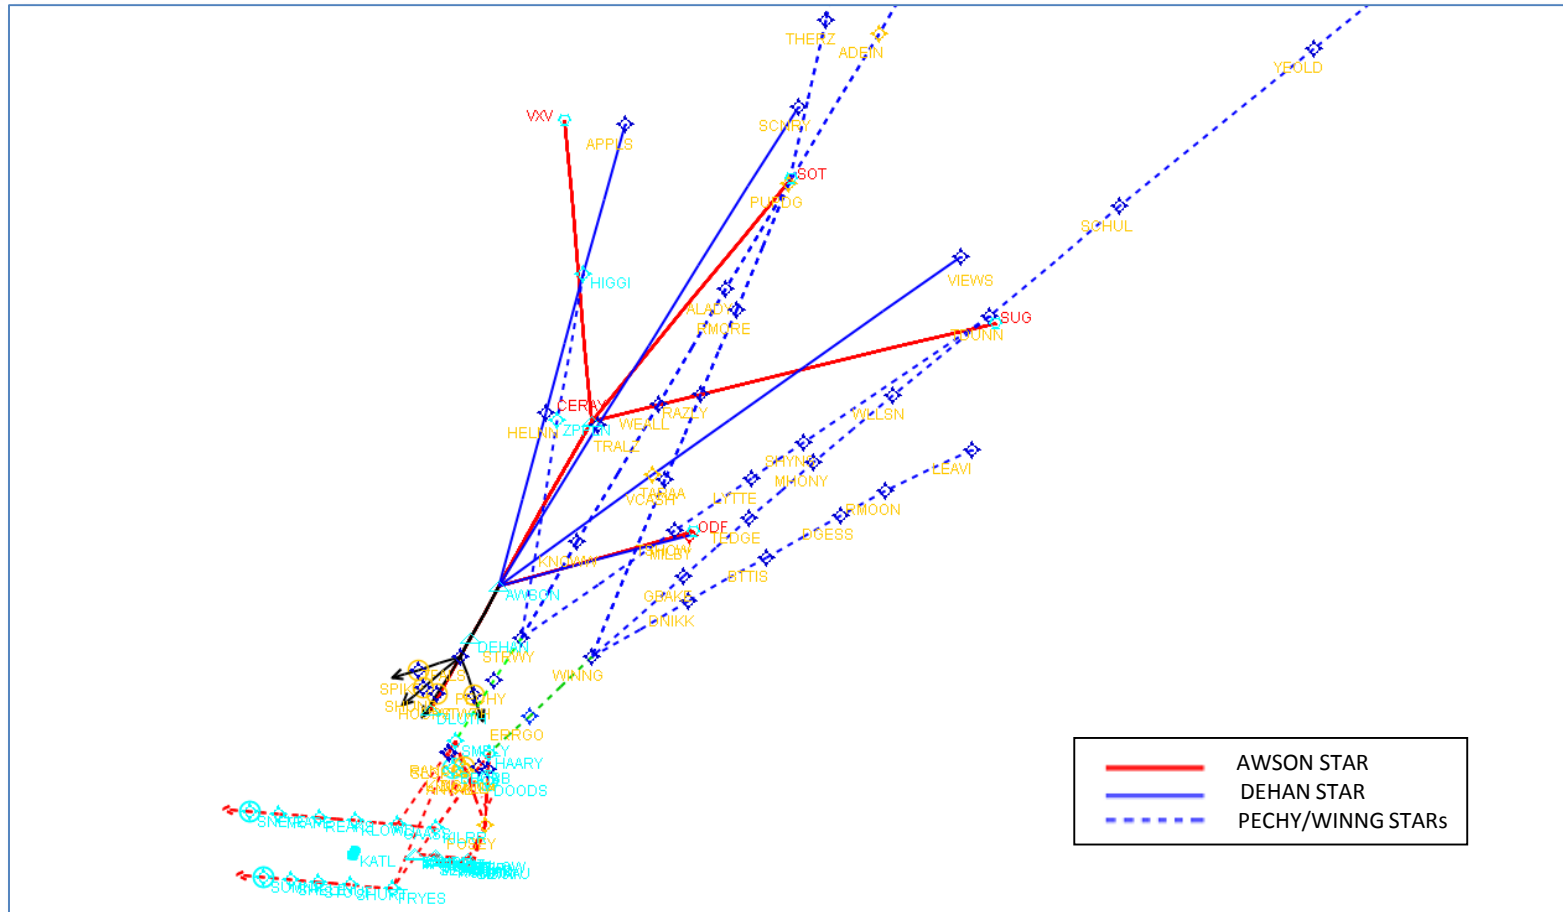

Atlanta Metroplex

Atlanta Satellite Stars

Vicki Turner, FAA Co-Lead

Joey Tinsley, NATCA Co-Lead

Atlanta Satellite STARs

- Satellite STARs – Published 9/15/16
- NOTAM'd ATC Assigned Only until 11/15/16
- Briefing GBAA – 10/5/16, location TBD
- Additional information will be provided at Industry day – 10/20/16 hosted at Delta

Contact Information

Vicki Turner, FAA Co-Lead, 405-229-4335
Joey Tinsley, NATCA Co-Lead, 770-363-1718

Northeast (DEHAN)

FAA

NextGEN

DEHAN w/ATL WINNG & PECHY

Northwest (BUKHD & SWTEE)

FAA

NextGEN

BUCKHD/SWTEE w/ STOWL & DRMMM

Southeast (PAALA)

PAALA w/ CHOPI & SMOOV

Southwest (BOKRT)

FAA

NextGEN

BOKRT w/ VYPPR & RAGGZ