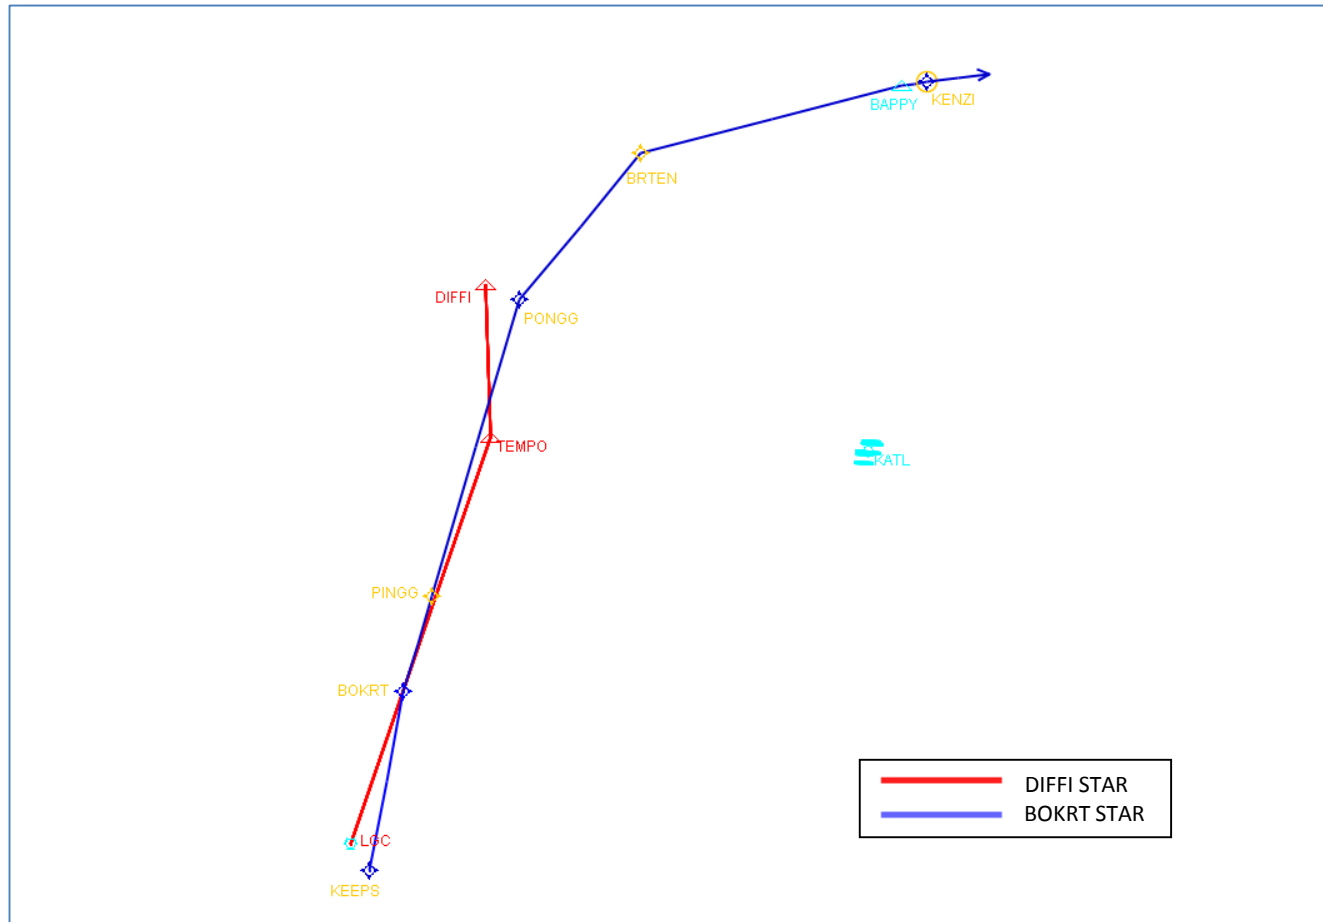

Atlanta Metroplex

Atlanta Satellite Stars

Vicki Turner, FAA Co-Lead

Joey Tinsley, NATCA Co-Lead

Atlanta Satellite STARs

- Satellite STARs – Published 9/15/16
- NOTAM'd ATC Assigned Only until 11/15/16
- Briefing GBAA – 10/5/16, location TBD
- Additional information will be provided at Industry day – 10/20/16 hosted at Delta

NextGEN

BUCKHD/SWTEE w/ STOWL & DRMMM

Southeast (PAALA)

PAALA w/ CHOPI & SMOOV

Southwest (BOKRT)

FAA

NextGEN

BOKRT w/ VYPPR & RAGGZ