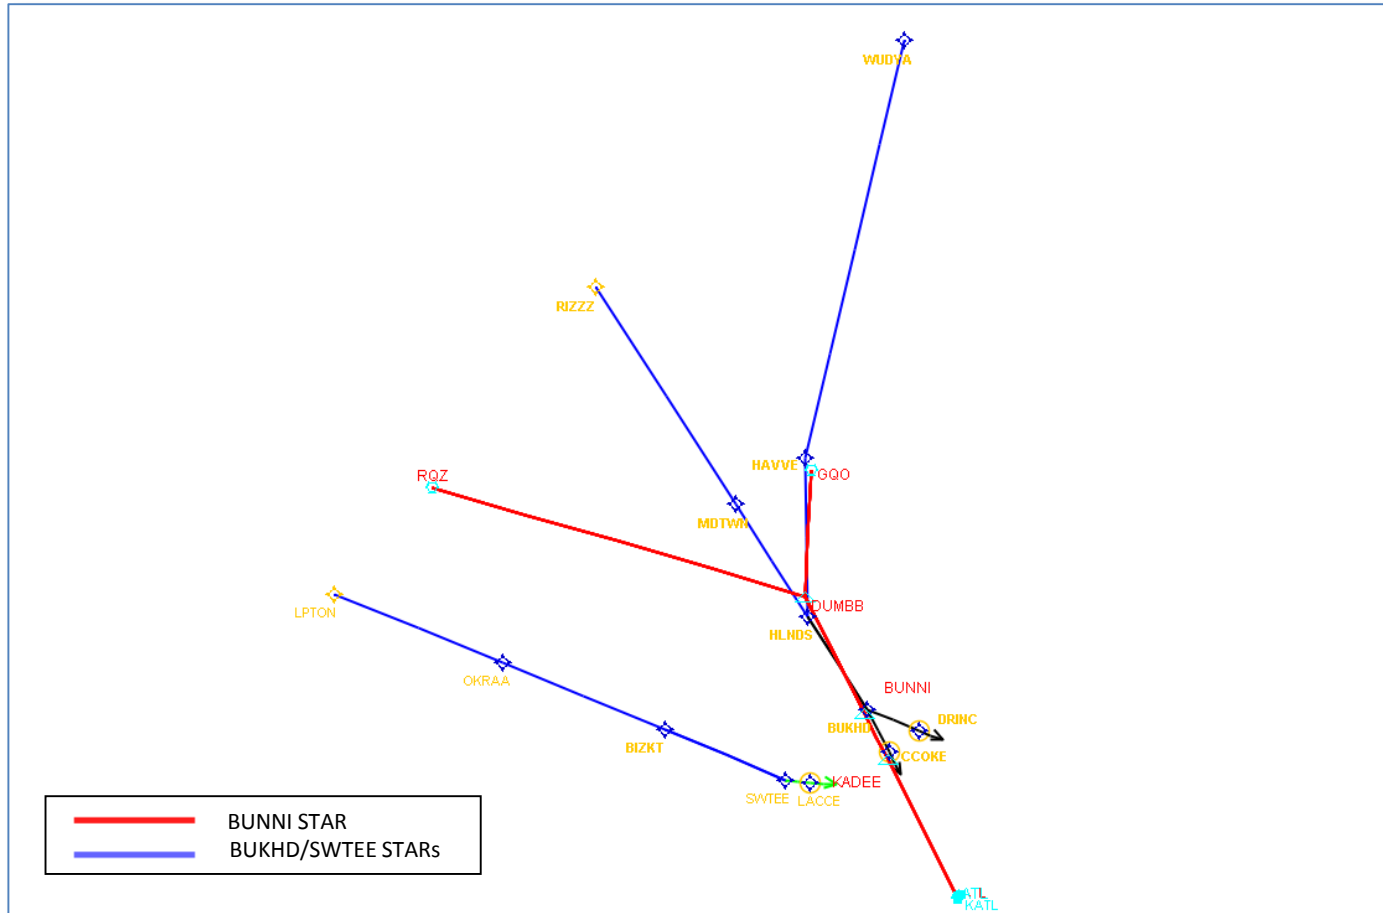

Atlanta Metroplex

Atlanta Satellite Stars

Vicki Turner, FAA Co-Lead

Joey Tinsley, NATCA Co-Lead

Atlanta Satellite STARs

- Satellite STARs – Published 9/15/16
- NOTAM'd ATC Assigned Only until 11/15/16
- Briefing GBAA – 10/5/16, location TBD
- Additional information will be provided at Industry day – 10/20/16 hosted at Delta

Contact Information

Vicki Turner, FAA Co-Lead, 405-229-4335
Joey Tinsley, NATCA Co-Lead, 770-363-1718

Northeast (DEHAN)

FAA

NextGEN

DEHAN w/ATL WINNG & PECHY

Northwest (BUKHD & SWTEE)

FAA

NextGEN

BUCKHD/SWTEE w/ STOWL & DRMMM

Southeast (PAALA)

PAALA w/ CHOPI & SMOOV

Southwest (BOKRT)

FAA

NextGEN

BOKRT w/ VYPPR & RAGGZ