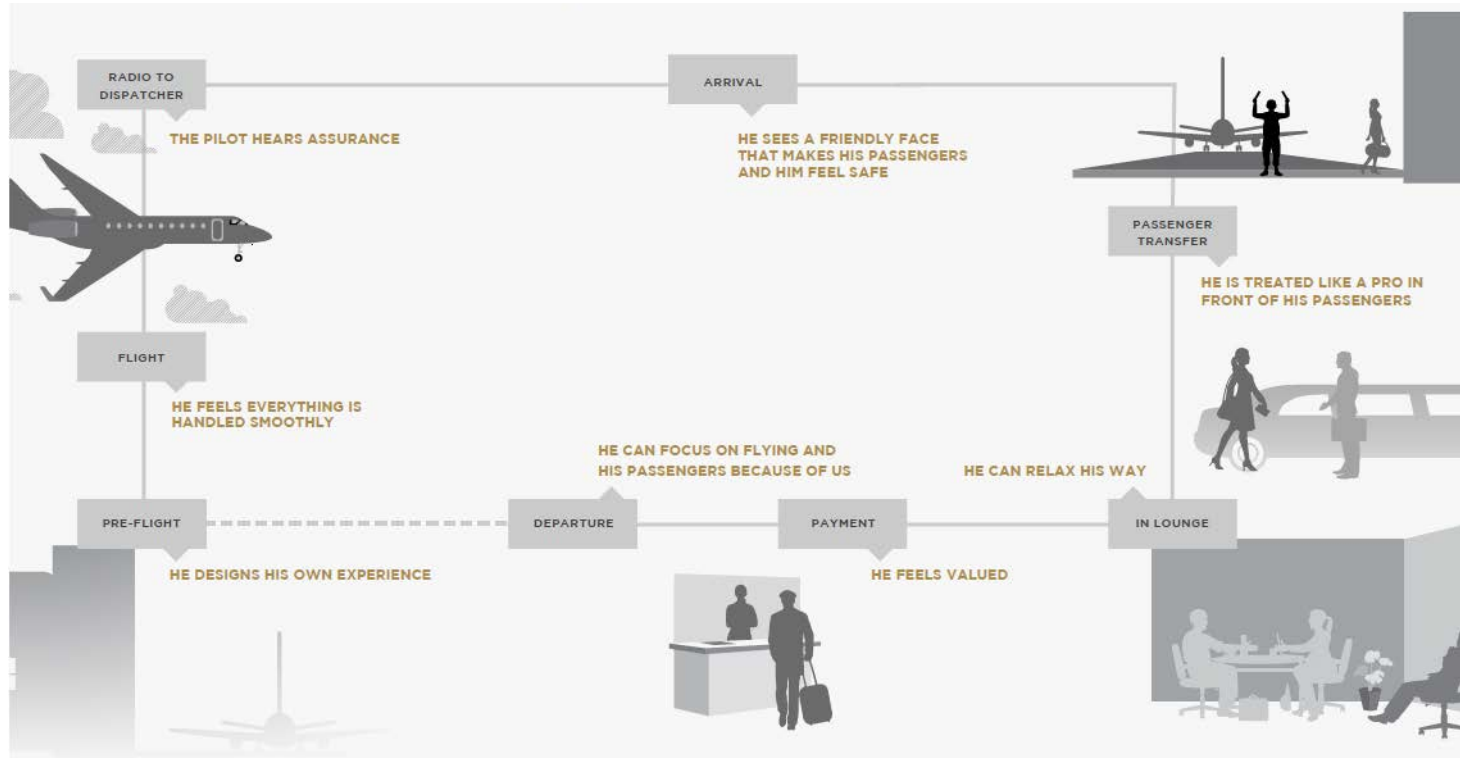

Airport and Ground Handling Safety

12th of October 2017

Gino Matteoni

Director HSE – Signature Flight Support

Customer's Safety and Service Journey

Safety is a Core Value for Signature

“We are dedicated to Safety and Security, the elimination of Hazards and Protecting People, Property and our Environment

- Robust Safety Policy, Procedures and Programs
- Employee Lead Safety Programs and Activities
- Safety Management System
- Clear Safety Goals and Objectives
- Behavioral Based Observational Tooling
- Global Auditing Process
- Blended Training Programs