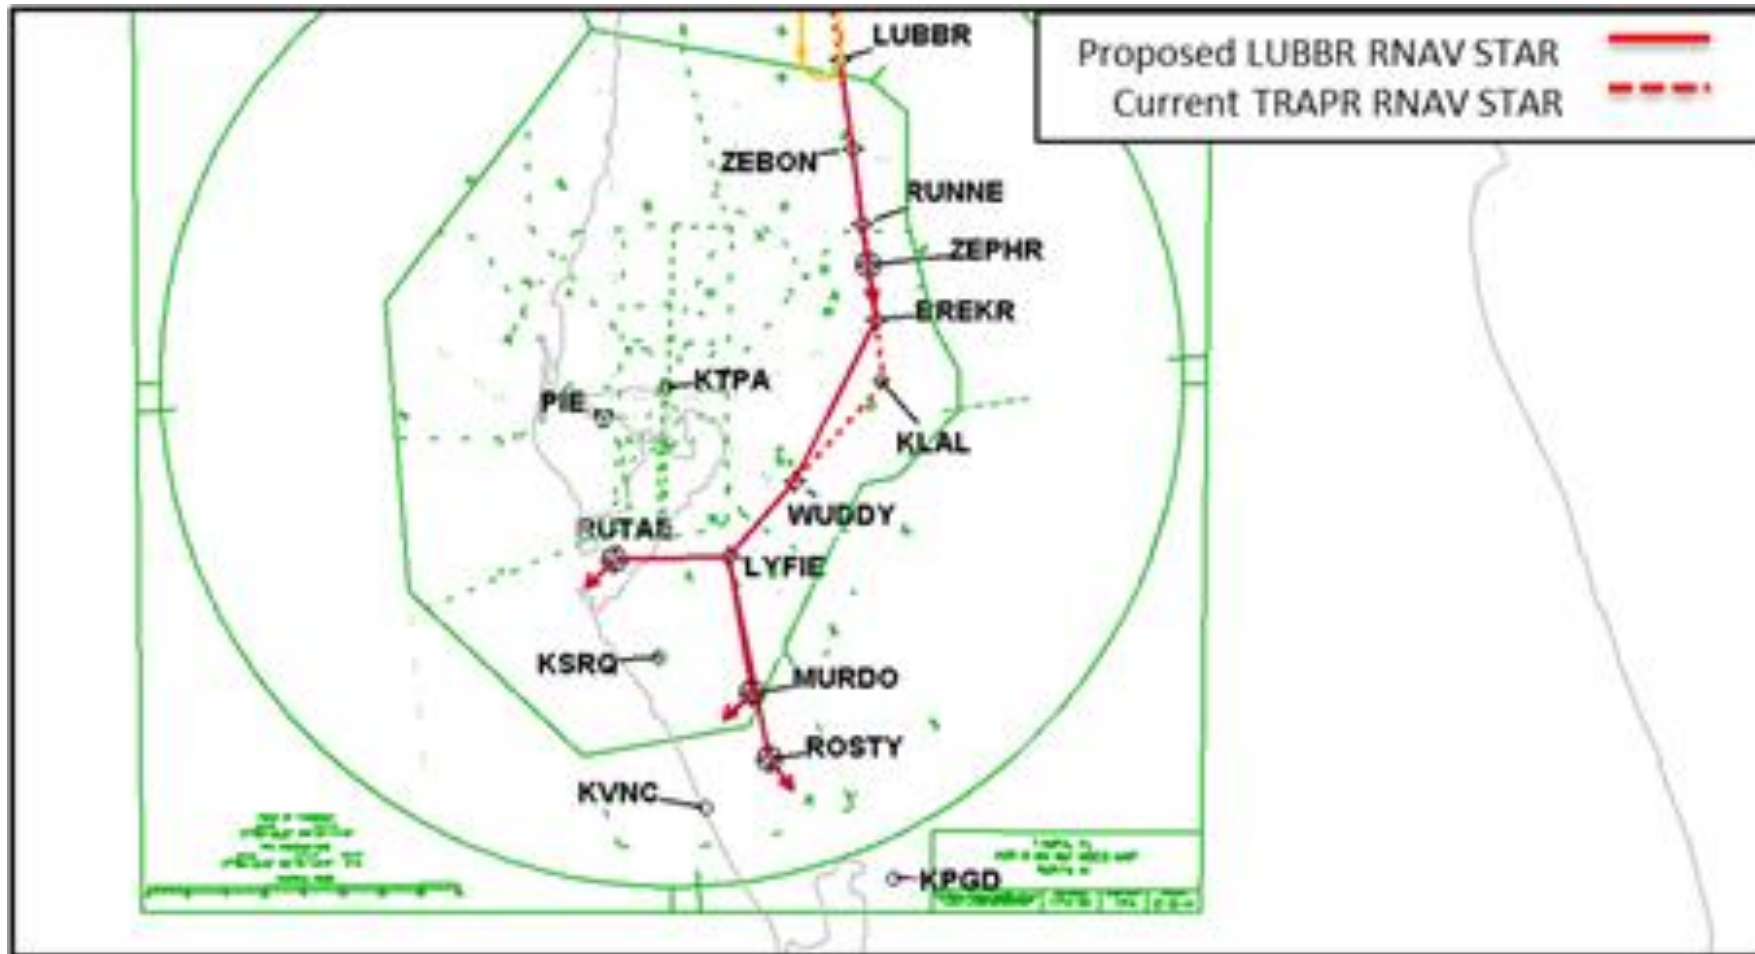

South Florida Metroplex Project August 12, 2021 Implementation

TPA NORTH FLOW OPERATIONS

TPA North Operations

TPA SOUTH FLOW OPERATIONS

TPA South Operations

TPA INDIVIDUAL DEPARTURE PROCEDURES

DORMR RNAV SID (Serves TPA)

DORMR RNAV

KNOST RNAV SID (Serves TPA)

TPA, PIE, MCF, LAL, PGD, SRQ, VDF, VNC
INDIVIDUAL ARRIVAL PROCEDURES

BLFRG RNAV STAR (Serves TPA, PIE, MCF, VDF)

LUBBR RNAV STAR

(Serves SRQ, LAL, VNC, PGD)

LUBBR RNAV STAR TERMINAL VIEW

MAATY RNAV STAR

(Serves TPA, LAL, MCF, VDF)

MAATY RNAV STAR TERMINAL VIEW

TEEGN RNAV STAR (Serves PIE, SRQ, VNC)

TEEGN (RNAV)

TEEGN RNAV STAR (Serves PIE, SRQ, VNC)