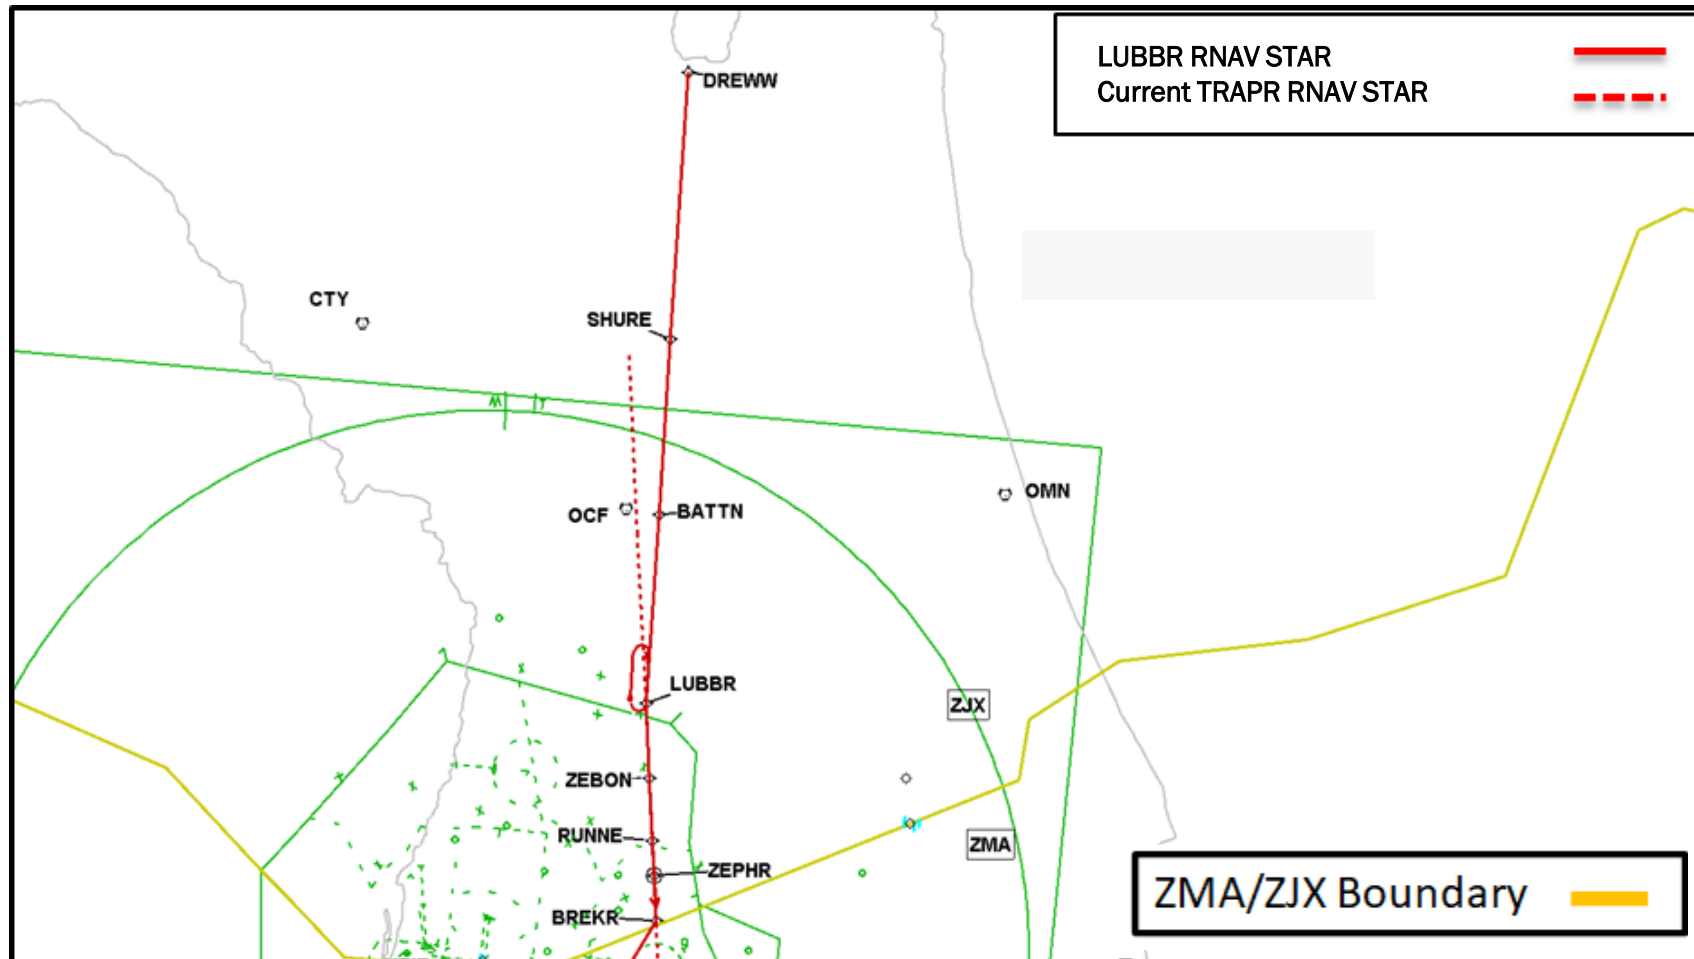

South Florida Metroplex Project August 12, 2021 Implementation

TPA NORTH FLOW OPERATIONS

TPA North Operations

TPA SOUTH FLOW OPERATIONS

TPA South Operations

TPA INDIVIDUAL DEPARTURE PROCEDURES

DORMR RNAV SID (Serves TPA)

DORMR RNAV

KNOST RNAV SID (Serves TPA)

TPA, PIE, MCF, LAL, PGD, SRQ, VDF, VNC
INDIVIDUAL ARRIVAL PROCEDURES

BLFRG RNAV STAR (Serves TPA, PIE, MCF, VDF)

LUBBR RNAV STAR

(Serves SRQ, LAL, VNC, PGD)

LUBBR RNAV STAR TERMINAL VIEW

MAATY RNAV STAR

(Serves TPA, LAL, MCF, VDF)

MAATY RNAV STAR TERMINAL VIEW

TEEGN RNAV STAR (Serves PIE, SRQ, VNC)

TEEGN (RNAV)

TEEGN RNAV STAR (Serves PIE, SRQ, VNC)