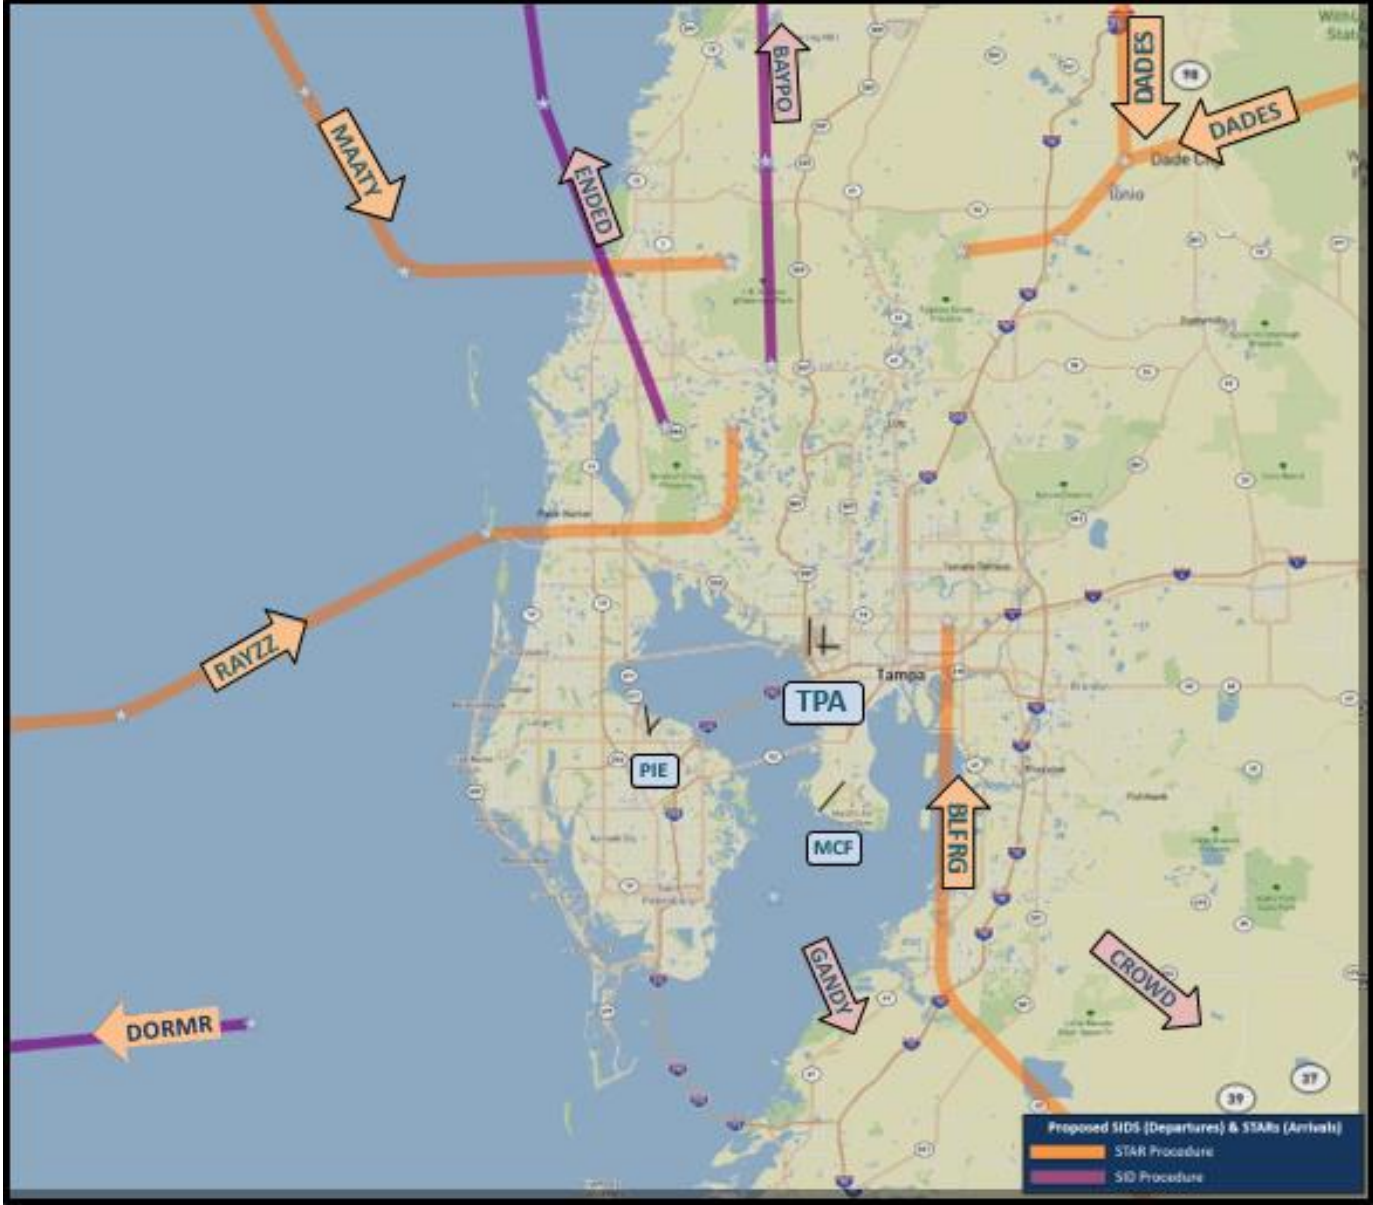

South Florida Metroplex Project August 12, 2021 Implementation

TPA NORTH FLOW OPERATIONS

TPA North Operations

TPA SOUTH FLOW OPERATIONS

TPA South Operations

TPA INDIVIDUAL DEPARTURE PROCEDURES

DORMR RNAV SID (Serves TPA)

DORMR RNAV

KNOST RNAV SID (Serves TPA)

TPA, PIE, MCF, LAL, PGD, SRQ, VDF, VNC
INDIVIDUAL ARRIVAL PROCEDURES

BLFRG RNAV STAR (Serves TPA, PIE, MCF, VDF)

LUBBR RNAV STAR

(Serves SRQ, LAL, VNC, PGD)

LUBBR RNAV STAR TERMINAL VIEW

MAATY RNAV STAR

(Serves TPA, LAL, MCF, VDF)

MAATY RNAV STAR TERMINAL VIEW

TEEGN RNAV STAR (Serves PIE, SRQ, VNC)

TEEGN (RNAV)

TEEGN RNAV STAR (Serves PIE, SRQ, VNC)