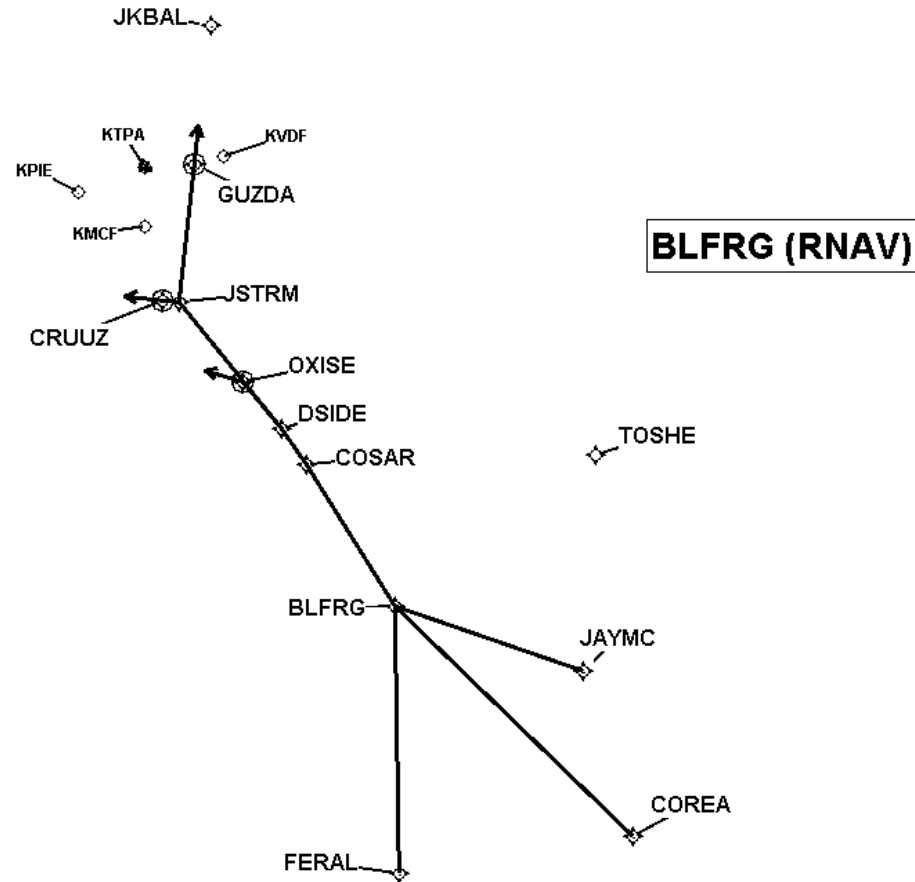

South Florida Metroplex Project August 12, 2021 Implementation

TPA NORTH FLOW OPERATIONS

TPA North Operations

TPA SOUTH FLOW OPERATIONS

TPA South Operations

TPA INDIVIDUAL DEPARTURE PROCEDURES

DORMR RNAV SID (Serves TPA)

DORMR RNAV

KNOST RNAV SID (Serves TPA)

TPA, PIE, MCF, LAL, PGD, SRQ, VDF, VNC
INDIVIDUAL ARRIVAL PROCEDURES

BLFRG RNAV STAR (Serves TPA, PIE, MCF, VDF)

LUBBR RNAV STAR

(Serves SRQ, LAL, VNC, PGD)

LUBBR RNAV STAR TERMINAL VIEW

MAATY RNAV STAR

(Serves TPA, LAL, MCF, VDF)

MAATY RNAV STAR TERMINAL VIEW

TEEGN RNAV STAR (Serves PIE, SRQ, VNC)

TEEGN (RNAV)

TEEGN RNAV STAR (Serves PIE, SRQ, VNC)