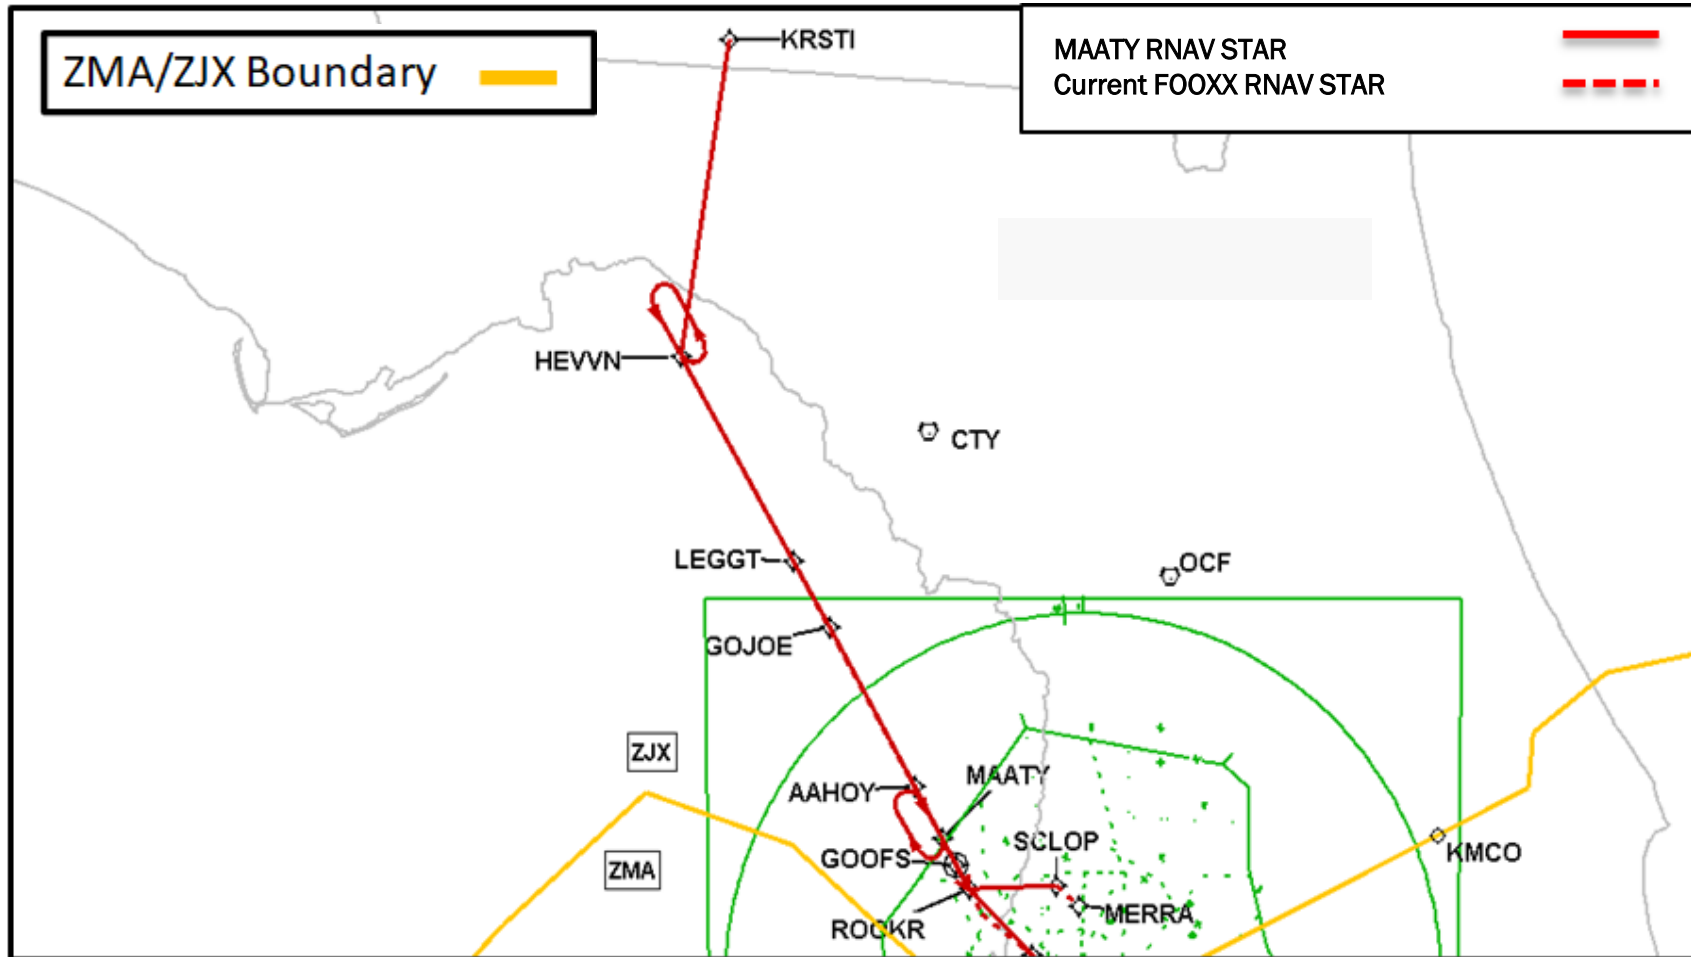

South Florida Metroplex Project August 12, 2021 Implementation

TPA NORTH FLOW OPERATIONS

TPA North Operations

TPA SOUTH FLOW OPERATIONS

TPA South Operations

TPA INDIVIDUAL DEPARTURE PROCEDURES

DORMR RNAV SID (Serves TPA)

DORMR RNAV

KNOST RNAV SID (Serves TPA)

TPA, PIE, MCF, LAL, PGD, SRQ, VDF, VNC
INDIVIDUAL ARRIVAL PROCEDURES

BLFRG RNAV STAR (Serves TPA, PIE, MCF, VDF)

LUBBR RNAV STAR

(Serves SRQ, LAL, VNC, PGD)

LUBBR RNAV STAR TERMINAL VIEW

MAATY RNAV STAR

(Serves TPA, LAL, MCF, VDF)

MAATY RNAV STAR TERMINAL VIEW

TEEGN RNAV STAR (Serves PIE, SRQ, VNC)

TEEGN (RNAV)

TEEGN RNAV STAR (Serves PIE, SRQ, VNC)