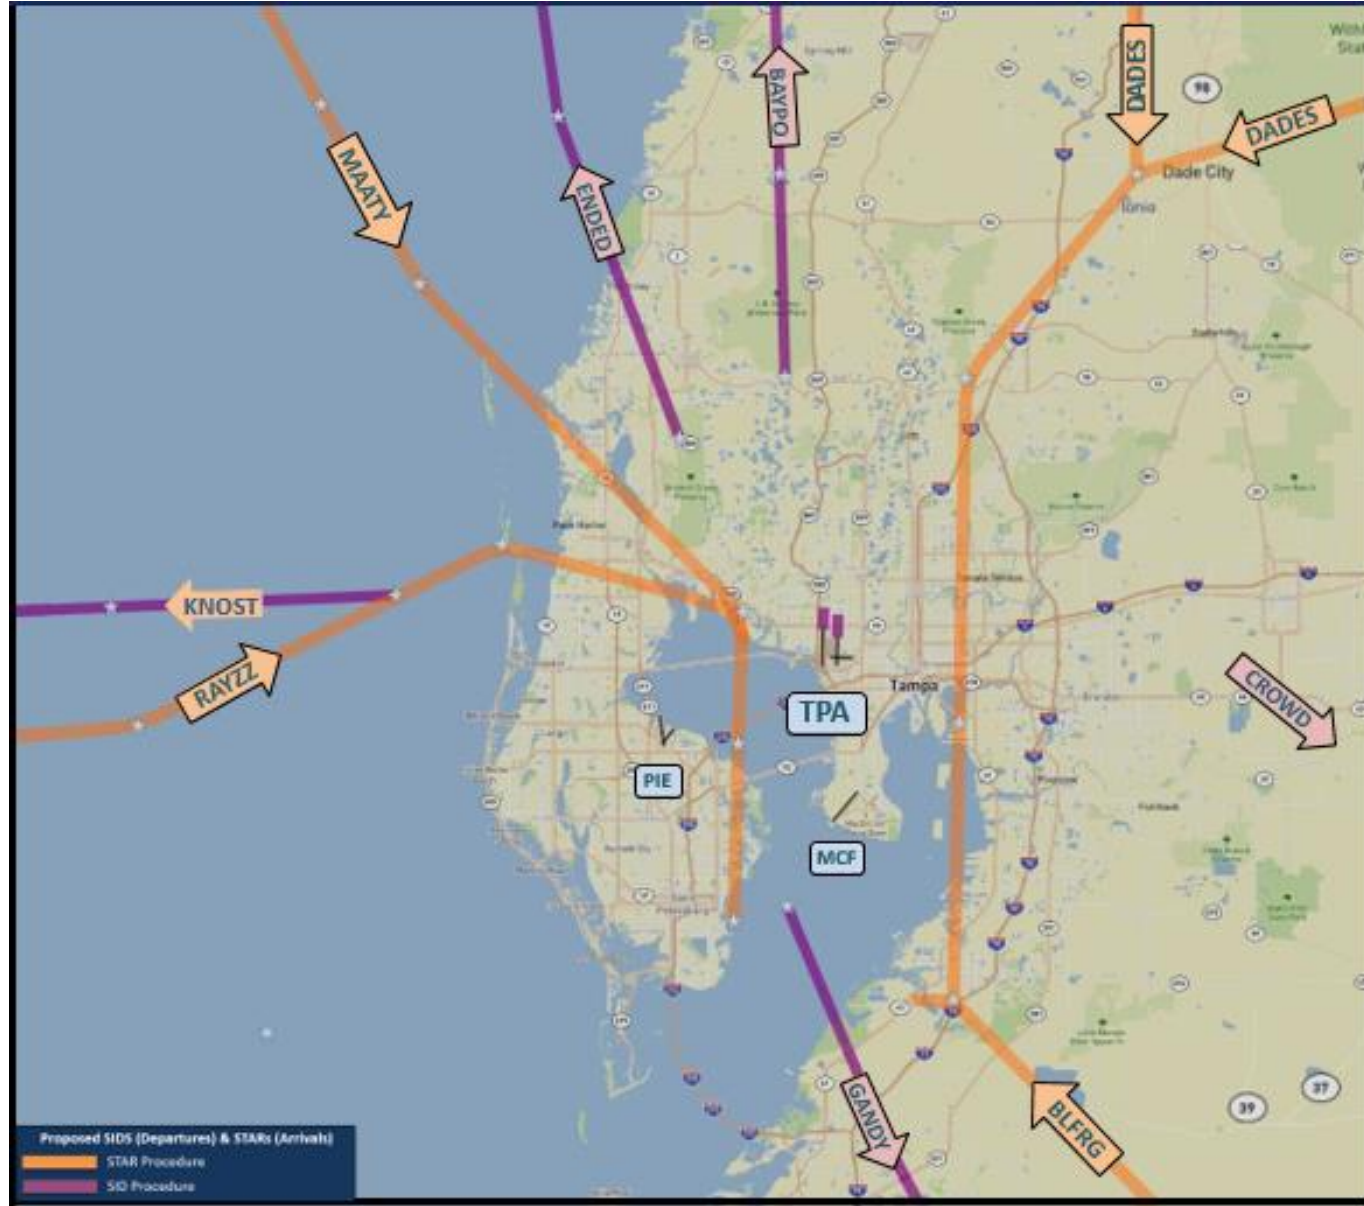

South Florida Metroplex Project August 12, 2021 Implementation

TPA NORTH FLOW OPERATIONS

TPA North Operations

TPA SOUTH FLOW OPERATIONS

TPA South Operations

TPA INDIVIDUAL DEPARTURE PROCEDURES

DORMR RNAV SID (Serves TPA)

DORMR RNAV

KNOST RNAV SID (Serves TPA)

TPA, PIE, MCF, LAL, PGD, SRQ, VDF, VNC
INDIVIDUAL ARRIVAL PROCEDURES

BLFRG RNAV STAR (Serves TPA, PIE, MCF, VDF)

LUBBR RNAV STAR

(Serves SRQ, LAL, VNC, PGD)

LUBBR RNAV STAR TERMINAL VIEW

MAATY RNAV STAR

(Serves TPA, LAL, MCF, VDF)

MAATY RNAV STAR TERMINAL VIEW

TEEGN RNAV STAR (Serves PIE, SRQ, VNC)

TEEGN (RNAV)

TEEGN RNAV STAR (Serves PIE, SRQ, VNC)