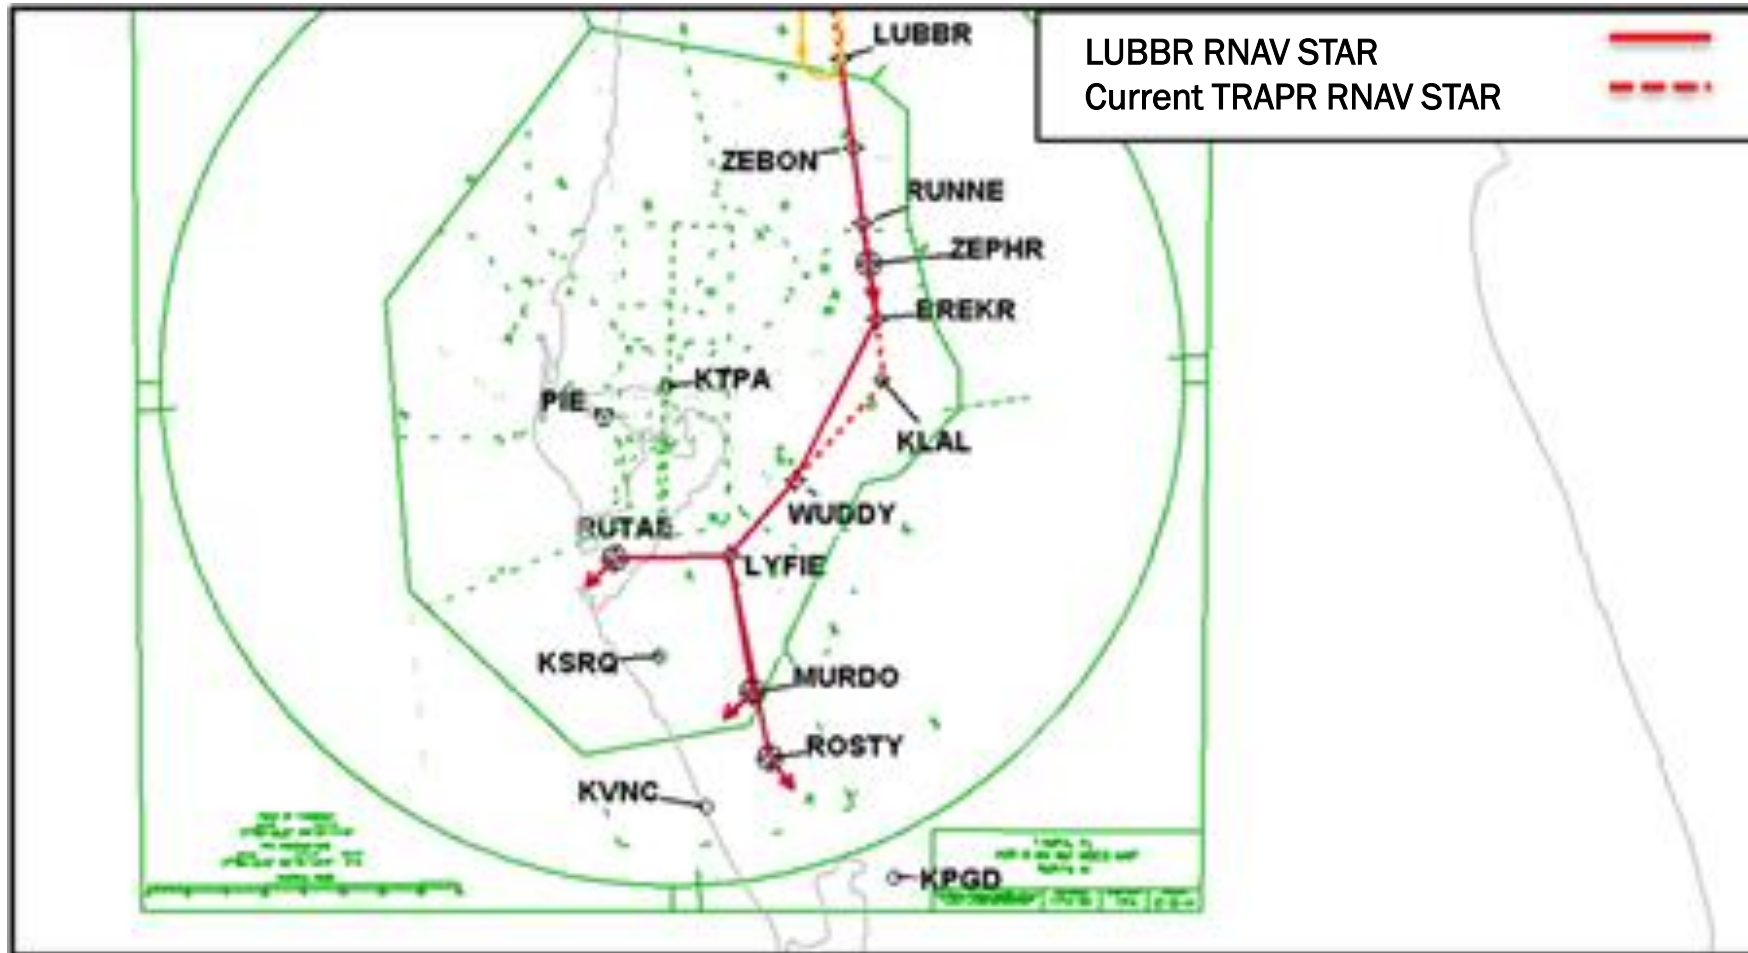

South Florida Metroplex Project August 12, 2021 Implementation

TPA NORTH FLOW OPERATIONS

TPA North Operations

TPA SOUTH FLOW OPERATIONS

TPA South Operations

TPA INDIVIDUAL DEPARTURE PROCEDURES

DORMR RNAV SID (Serves TPA)

DORMR RNAV

KNOST RNAV SID (Serves TPA)

TPA, PIE, MCF, LAL, PGD, SRQ, VDF, VNC
INDIVIDUAL ARRIVAL PROCEDURES

BLFRG RNAV STAR (Serves TPA, PIE, MCF, VDF)

LUBBR RNAV STAR

(Serves SRQ, LAL, VNC, PGD)

LUBBR RNAV STAR TERMINAL VIEW

MAATY RNAV STAR

(Serves TPA, LAL, MCF, VDF)

MAATY RNAV STAR TERMINAL VIEW

TEEGN RNAV STAR (Serves PIE, SRQ, VNC)

TEEGN (RNAV)

TEEGN RNAV STAR (Serves PIE, SRQ, VNC)