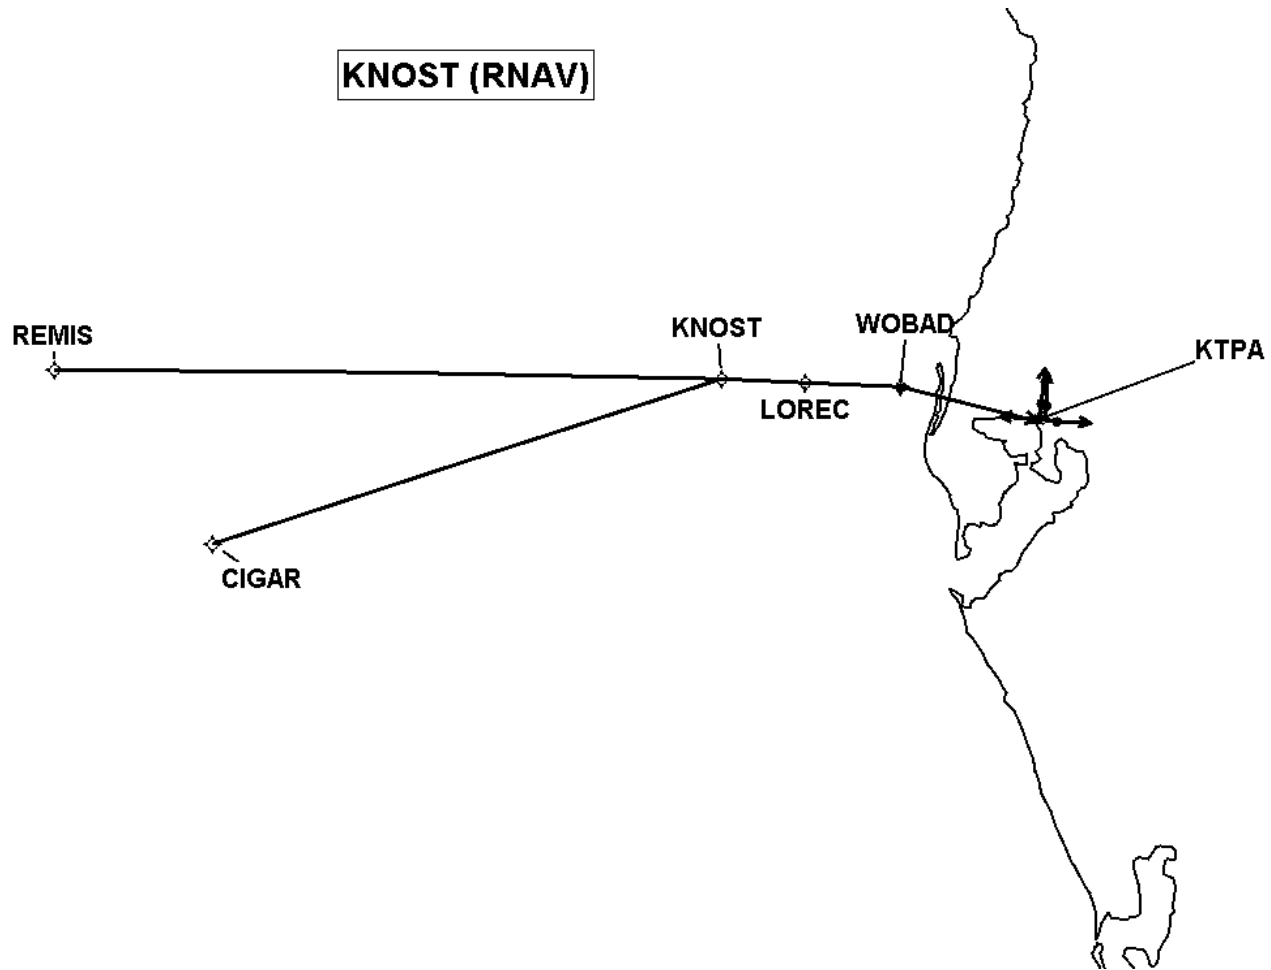

South Florida Metroplex Project August 12, 2021 Implementation

TPA NORTH FLOW OPERATIONS

TPA North Operations

TPA SOUTH FLOW OPERATIONS

TPA South Operations

TPA INDIVIDUAL DEPARTURE PROCEDURES

DORMR RNAV SID (Serves TPA)

DORMR RNAV

KNOST RNAV SID (Serves TPA)

TPA, PIE, MCF, LAL, PGD, SRQ, VDF, VNC
INDIVIDUAL ARRIVAL PROCEDURES

BLFRG RNAV STAR (Serves TPA, PIE, MCF, VDF)

LUBBR RNAV STAR

(Serves SRQ, LAL, VNC, PGD)

LUBBR RNAV STAR TERMINAL VIEW

MAATY RNAV STAR

(Serves TPA, LAL, MCF, VDF)

MAATY RNAV STAR TERMINAL VIEW

TEEGN RNAV STAR (Serves PIE, SRQ, VNC)

TEEGN (RNAV)

TEEGN RNAV STAR (Serves PIE, SRQ, VNC)