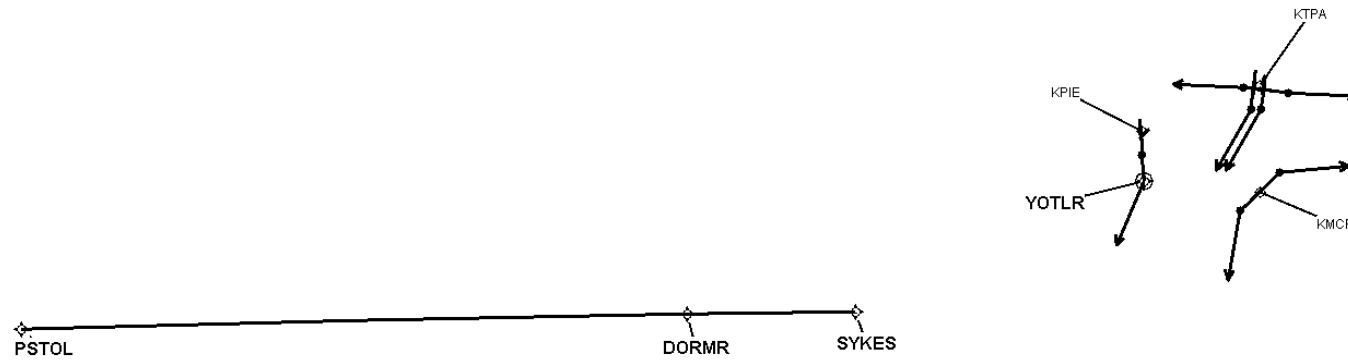

DORMR RNAV SID (Serves TPA)

DORMR RNAV