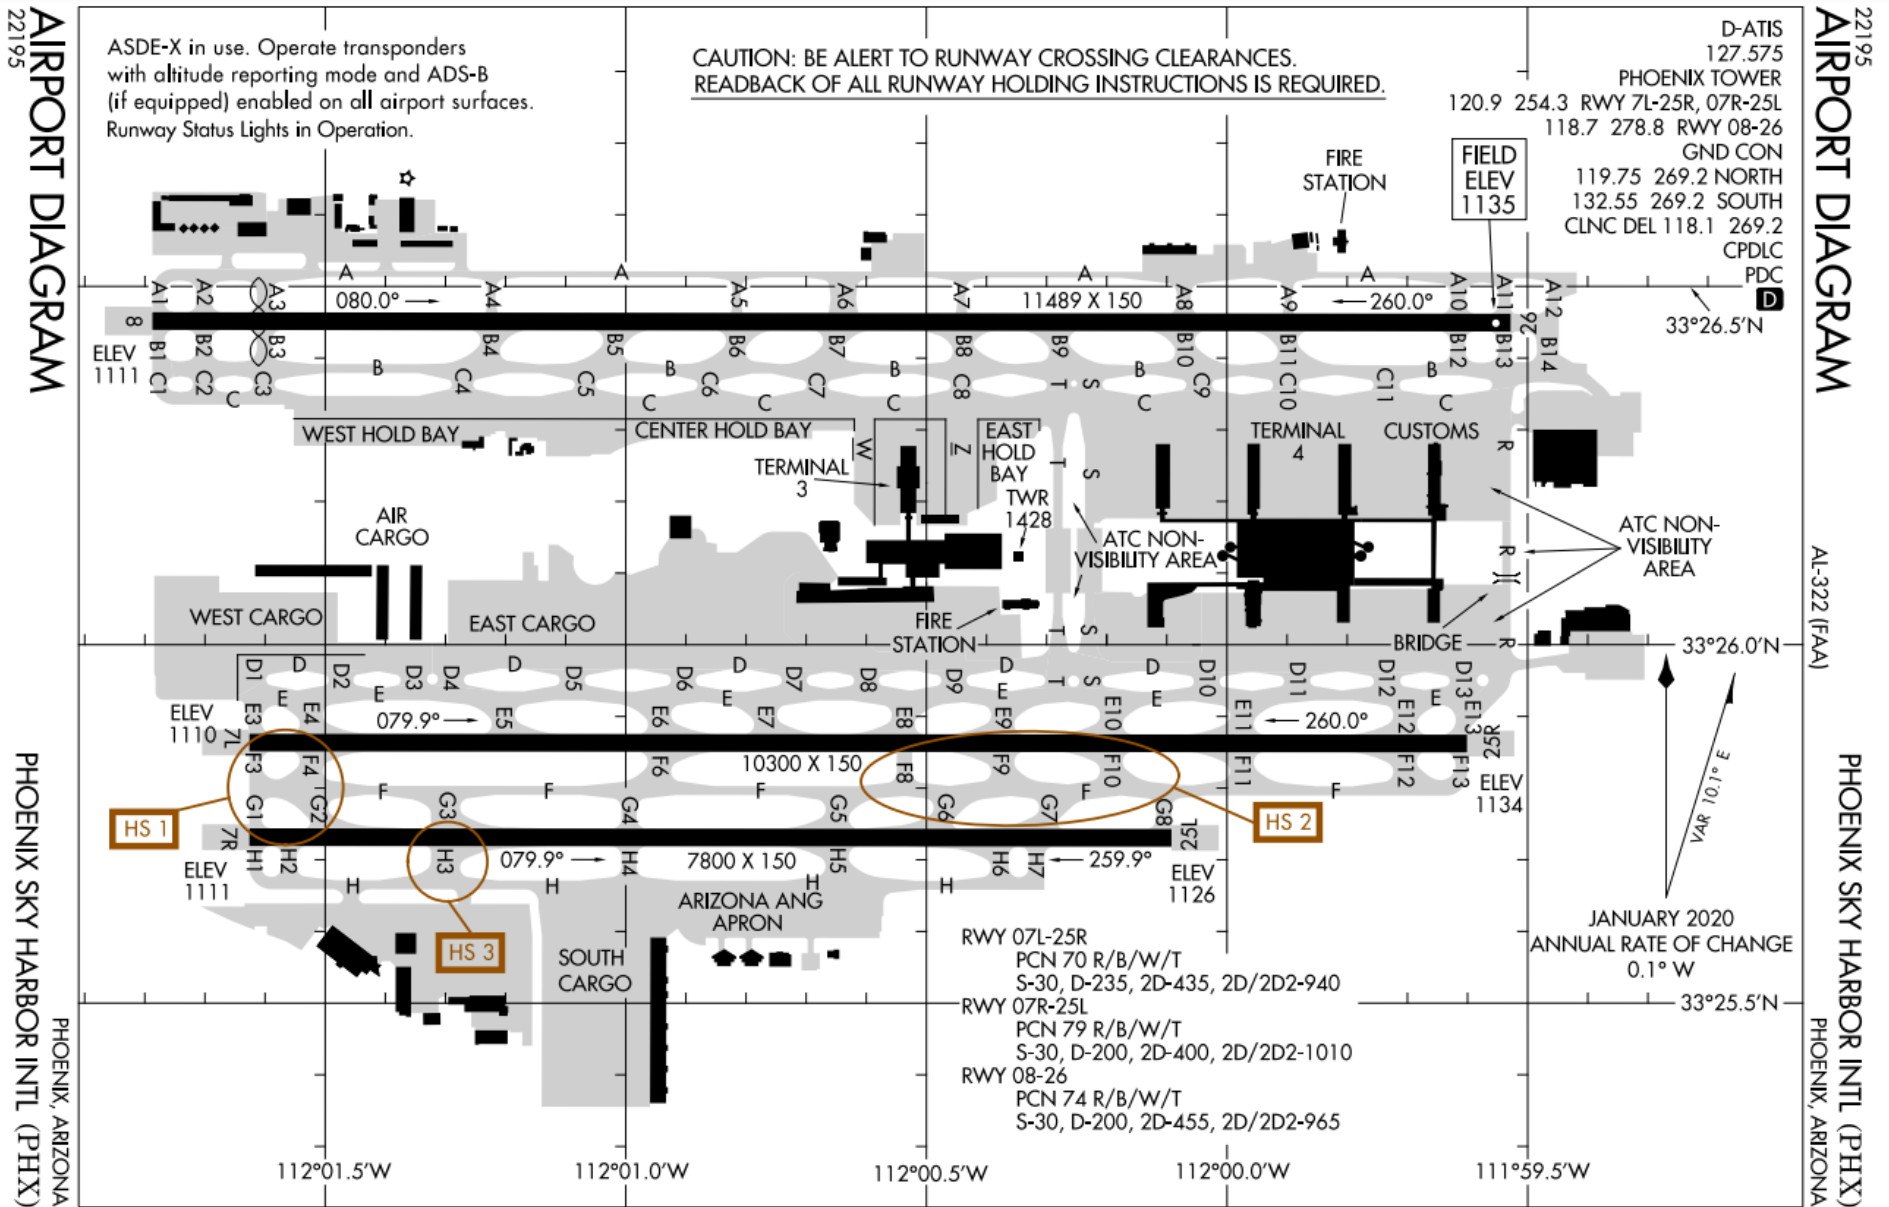

RUNWAY SAFETY ALERT

PHX
PHOENIX SKY HARBOR
INTERNATIONAL AIRPORT

2023 Super Bowl LVII **RUNWAY SAFETY**

SUPER BOWL LVII WILL BRING AN INFLUX OF CORPORATE AND CHARTER AIRCRAFT TRAFFIC TO PHX, SKY HARBOR INTERNATIONAL AIRPORT. THE TIPS BELOW ARE DESIGNED TO HELP MAINTAIN AIRPORT SAFETY THROUGHOUT THIS VERY BUSY PERIOD. PILOTS ARE STRONGLY ENCOURAGED TO HELP KEEP PHX SAFE BY FOLLOWING THESE SIMPLE TIPS:

ALL INBOUND AIRCRAFT FOR SUPER BOWL MUST ADVISE APPROACH CONTROL AND TOWER OF YOUR PARKING LOCATION ON INITIAL CONTACT

REVIEW ATTACHED PHX HOT SPOT CHART PRIOR TO ARRIVAL

TAXI WITH EXTREME CAUTION! PARALLEL TAXIWAYS ARE IN CLOSE PROXIMITY TO RUNWAY ENVIRONMENTS

READ ALL PHX RELATED NOTAM INFORMATION PRIOR TO ARRIVAL

FOR QUESTIONS PLEASE CALL 602-273-3300

PHX ARRIVAL AND DEPARTURE RESERVATION SYSTEM WILL BE IN USE

PHX HOT SPOTS

SW-4, 26 JAN 2023 to 23 FEB 2023