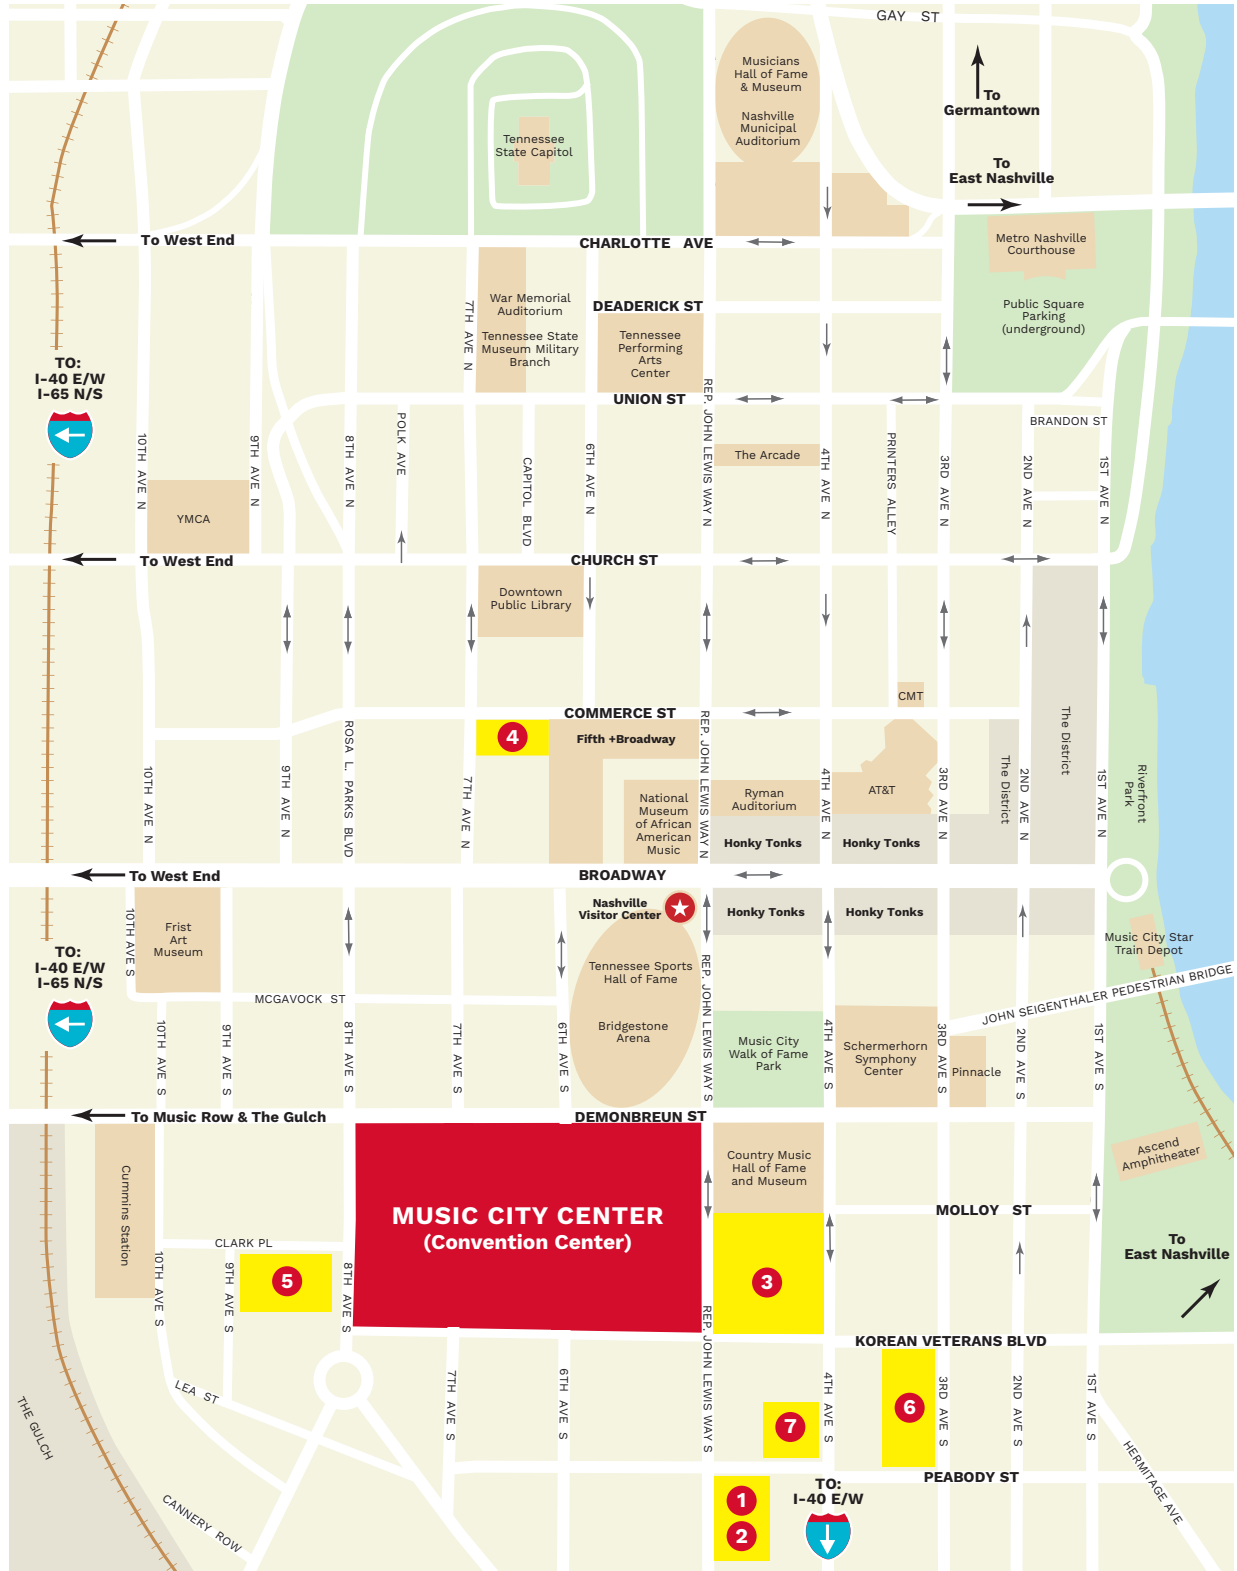

OFFICIAL HOUSING MAP: DOWNTOWN NASHVILLE

- 1. Home2 Suites by Hilton Nashville Downtown**
 500 Rep John Lewis Way S
 1 block
- 2. Tru by Hilton Nashville Downtown**
 500 Rep. John Lewis Way S
 1 block
- 3. Omni Hotel Nashville**
 250 Rep. John Lewis Way S
 Adjacent
- 4. Renaissance Nashville Hotel**
 611 Commerce St
 3 blocks
- 5. Westin Hotel Nashville**
 807 Clark Pl
 Adjacent
- 6. Hilton Garden Inn Nashville**
 305 Korean Veterans Blvd
 3 blocks
- 7. Holiday Inn & Suites Nashville Downtown**
 415 4th Ave S
 2 blocks

*Distances noted are in relation to Music City Center